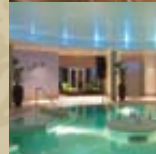

ROCKLIFFE HALL

HOTEL • GOLF • SPA

Hotel

Our 75 luxury guest bedrooms include:

- 10 Restored signature rooms in the Old Hall
- 33 New Hall rooms with views over golf course
- 12 Secluded rooms in Tiplady Lodge
- 6 Serviced apartments
- 4 private houses

- 11m Hydrotherapy pool
- 8 thermal bathing suites
- 20m swimming pool
- 52 piece Technogym Suite
- Kinesis suite and dance studio

Dining

- Choose from 3 magnificent restaurants
- Private dining available for 4 to 200
- Michelin starred Chef
- Entertain in our private wine cellar

Conference and Events

- 8 air-conditioned meeting rooms, most with natural daylight and views
- Rockliffe Hall's main banqueting suite with its own private entrance in the New Hall for up to 250 guests
- Dedicated team for meetings and events
- Complimentary hi-speed WiFi across the resort
- 375 acres of fresh air to explore
- International motor racing circuit nearby
- White Water Rafting nearby
- Range of outdoor leisure pursuits